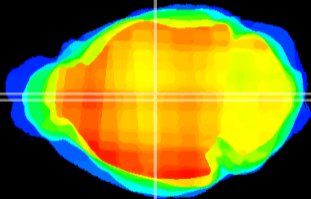

Coronal

Sagittal-R

Sagittal-L

ViBrism: CX06890
Horizontal

MD