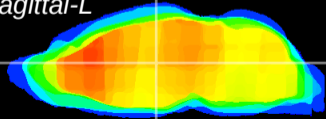

Coronal

Sagittal-R

Sagittal-L

ViBrism: CX06890
Horizontal

MD