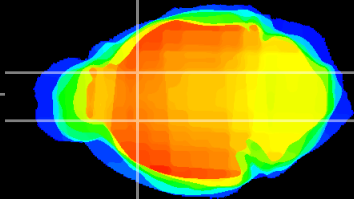

Coronal

Sagittal-R

Sagittal-L

ViBrism: CX06894
Horizontal

CPU medial