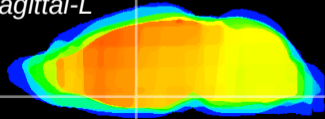

Coronal

Sagittal-R

Sagittal-L

ViBriSm: CX06894
Horizontal

SPa dorsal