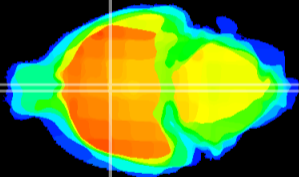

Coronal

Sagittal-R

Sagittal-L

ViBriSm: CX06894
Horizontal

SPa dorsal