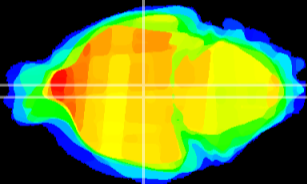

Coronal

Sagittal-R

Sagittal-L

ViBrism: CX06895
Horizontal

DM