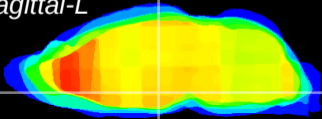

Coronal

Sagittal-R

Sagittal-L

ViBrism: CX06895
Horizontal

DM