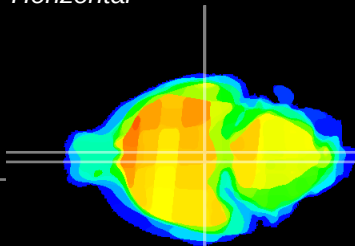

Coronal

Sagittal-R

Sagittal-L

ViBrisM: CX06895
Horizontal

M