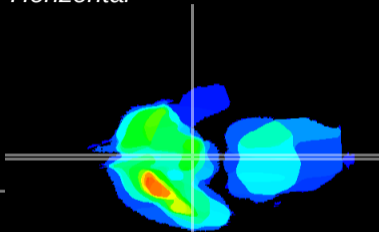

Coronal

Sagittal-R

Sagittal-L

ViBrism: CX06897
Horizontal

ME