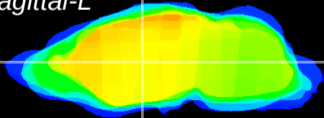

Coronal

Sagittal-R

Sagittal-L

ViBrism: CX06899
Horizontal

VA/VL