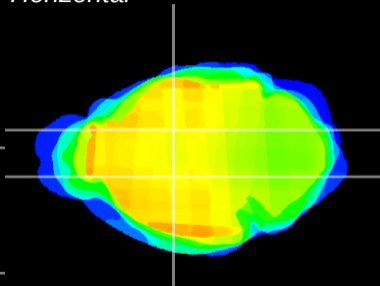

Coronal

Sagittal-R

Sagittal-L

ViBrism: CX06899
Horizontal

VA/VL