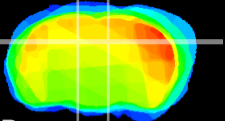

Coronal

Sagittal-R

Sagittal-L

ViBrism: CX06900
Horizontal

DG