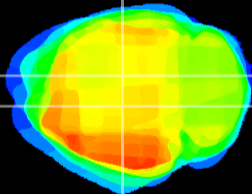

Coronal

Sagittal-R

Sagittal-L

ViBrism: CX06900
Horizontal

DG