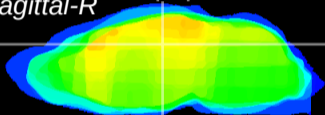

Coronal

Sagittal-R

Sagittal-L

ViBrism: CX06900
Horizontal

DG