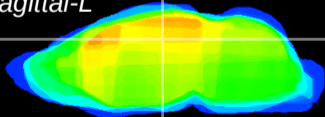

Coronal

Sagittal-R

Sagittal-L

ViBrism: CX06900
Horizontal

DG