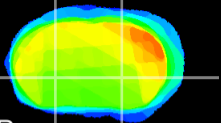

Coronal

Sagittal-R

Sagittal-L

ViBriSm: CX06900
Horizontal

GP