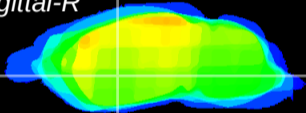

Coronal

Sagittal-R

Sagittal-L

ViBriSm: CX06900
Horizontal

GP