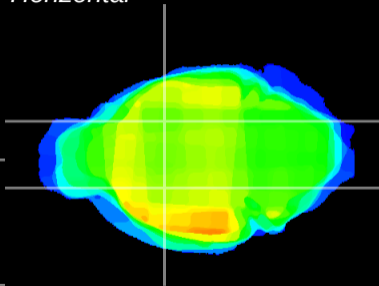

Coronal

Sagittal-R

Sagittal-L

ViBriSm: CX06900
Horizontal

GP