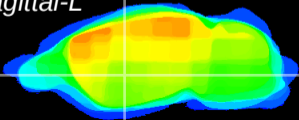

Coronal

Sagittal-R

Sagittal-L

ViBriSm: CX06900
Horizontal

GP