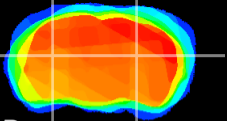

Coronal

Sagittal-R

Sagittal-L

ViBrism: CX06901
Horizontal

LG