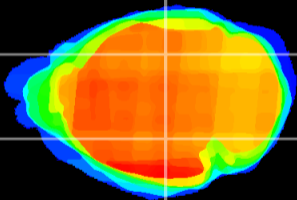

Coronal

Sagittal-R

Sagittal-L

ViBrism: CX06901
Horizontal

LG