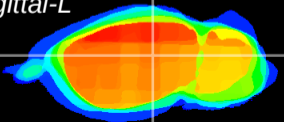

Coronal

Sagittal-R

Sagittal-L

ViBrism: CX06901
Horizontal

LG