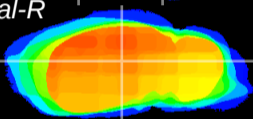

Coronal

Sagittal-R

Sagittal-L

ViBrism: CX06901
Horizontal

LG