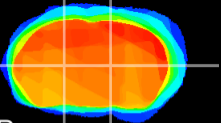

Coronal

Sagittal-R

Sagittal-L

ViBrism: CX06901
Horizontal

VA/VL