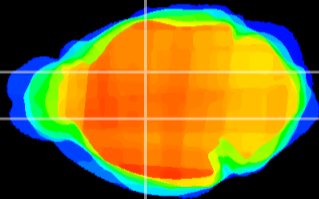

Coronal

Sagittal-R

Sagittal-L

ViBrism: CX06901
Horizontal

VA/VL