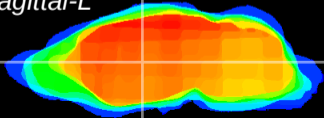

Coronal

Sagittal-R

Sagittal-L

ViBrism: CX06901
Horizontal

VA/VL