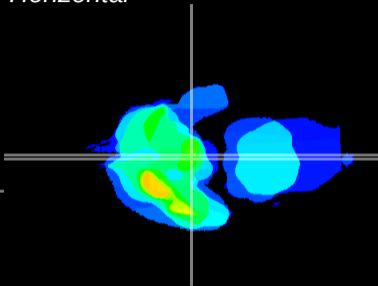

Coronal

Sagittal-R

Sagittal-L

ViBrism: CX06902
Horizontal

ME