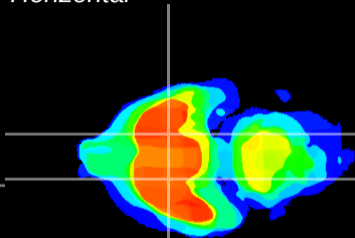

Coronal

Sagittal-R

Sagittal-L

ViBriSm: CX06903
Horizontal

S0