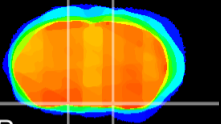

Coronal

Sagittal-R

Sagittal-L

ViBriSm: CX06903
Horizontal

S0