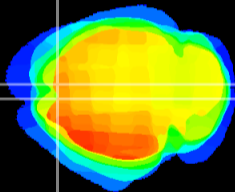

Coronal

Sagittal-R

Sagittal-L

ViBriSM: CX06906
Horizontal

Cx motor