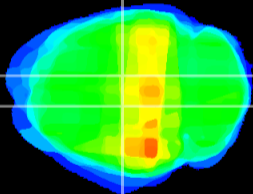

Coronal

Sagittal-R

Sagittal-L

ViBrism: CX06910
Horizontal

DG