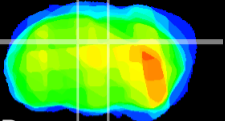

Coronal

Sagittal-R

Sagittal-L

ViBrism: CX06910
Horizontal

DG