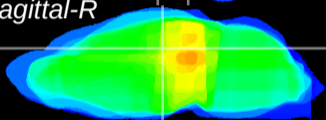

Coronal

Sagittal-R

Sagittal-L

ViBrism: CX06910
Horizontal

DG