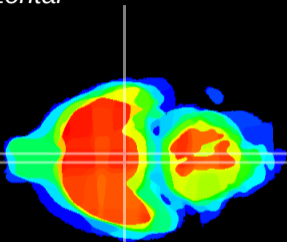

Coronal

Sagittal-R

Sagittal-L

ViBrism: CX06921
Horizontal

VMH