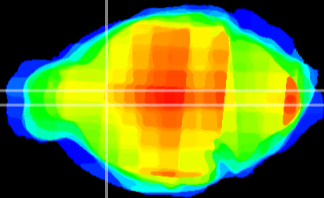

Coronal

Sagittal-R

Sagittal-L

ViBrism: CX06922
Horizontal

LS