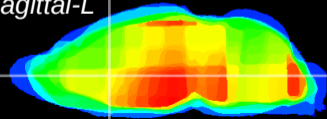

Coronal

Sagittal-R

Sagittal-L

ViBrism: CX06922
Horizontal

LS