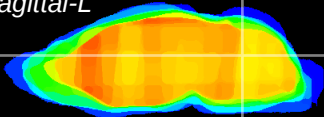

Coronal

Sagittal-R

Sagittal-L

ViBrism: CX06923
Horizontal

Cb nucleus