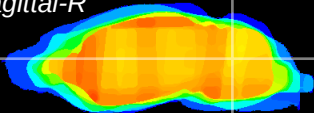

Coronal

Sagittal-R

Sagittal-L

ViBrism: CX06923
Horizontal

Cb nucleus