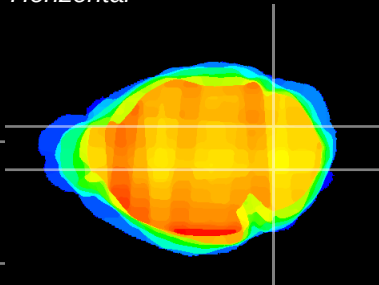

Coronal

Sagittal-R

Sagittal-L

ViBrism: CX06923
Horizontal

Cb nucleus