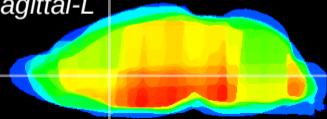

Coronal

Sagittal-R

Sagittal-L

ViBrism: CX06929
Horizontal

LS