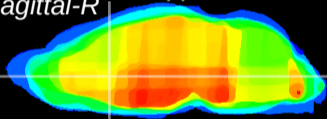

Coronal

Sagittal-R

Sagittal-L

ViBrism: CX06929
Horizontal

LS