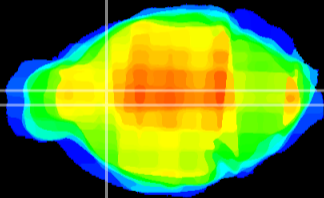

Coronal

Sagittal-R

Sagittal-L

ViBrism: CX06929
Horizontal

LS