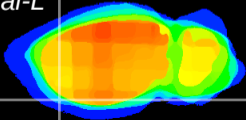

Coronal

Sagittal-R

Sagittal-L

ViBrism: CX06930
Horizontal

Pir