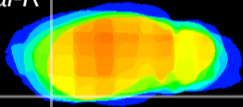

Coronal

Sagittal-R

Sagittal-L

ViBrism: CX06930
Horizontal

Pir