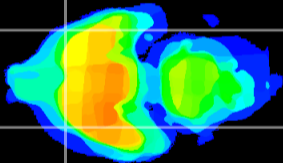

Coronal

Sagittal-R

Sagittal-L

ViBrism: CX06930
Horizontal

Pir