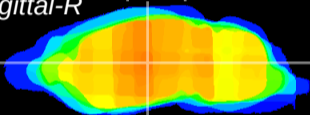

Coronal

Sagittal-R

Sagittal-L

ViBrism: CX06930
Horizontal

VPM/VPL