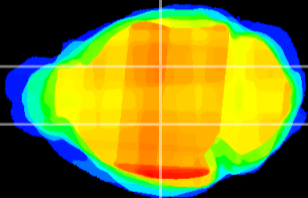

Coronal

Sagittal-R

Sagittal-L

ViBrism: CX06930
Horizontal

VPM/VPL