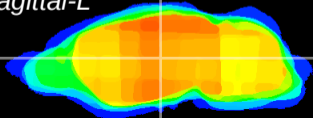

Coronal

Sagittal-R

Sagittal-L

ViBrism: CX06930
Horizontal

VPM/VPL