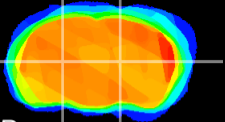

Coronal

Sagittal-R

Sagittal-L

ViBrism: CX06930
Horizontal

VPM/VPL