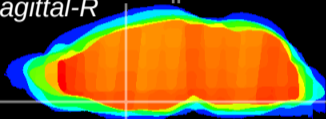

Coronal

Sagittal-R

Sagittal-L

ViBriSM: CX06936  
Horizontal

MPA