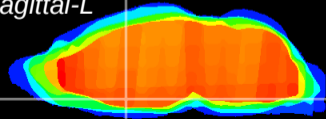

Coronal

Sagittal-R

Sagittal-L

ViBriSM: CX06936  
Horizontal

MPA