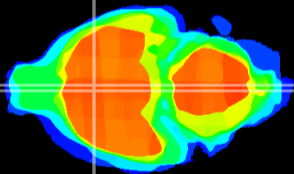

Coronal

Sagittal-R

Sagittal-L

ViBriSM: CX06936  
Horizontal

MPA