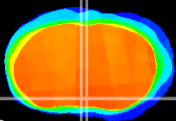

Coronal

Sagittal-R

Sagittal-L

ViBriSM: CX06936  
Horizontal

MPA