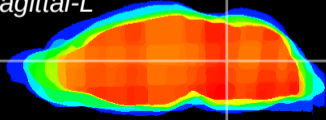

Coronal

Sagittal-R

Sagittal-L

ViBrism: CX06939
Horizontal

Tg