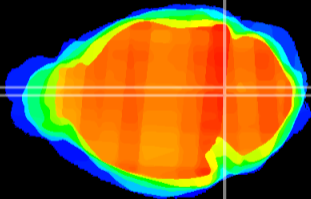

Coronal

Sagittal-R

Sagittal-L

ViBrism: CX06939
Horizontal

Tg