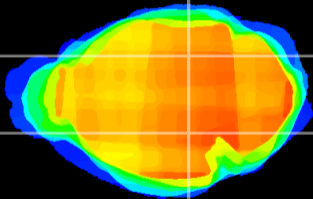

Coronal

Sagittal-R

Sagittal-L

ViBrism: CX06940
Horizontal

MG