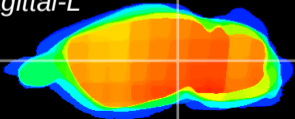

Coronal

Sagittal-R

Sagittal-L

ViBrism: CX06940
Horizontal

MG