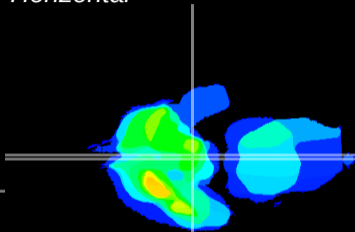

Coronal

Sagittal-R

Sagittal-L

ViBrism: CX06941
Horizontal

ME