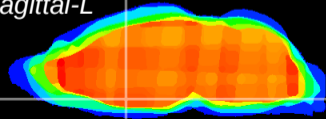

Coronal

Sagittal-R

Sagittal-L

ViBrisM: CX06944
Horizontal

MPA