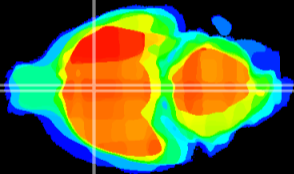

Coronal

Sagittal-R

Sagittal-L

ViBrisM: CX06944
Horizontal

MPA