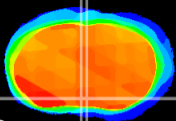

Coronal

Sagittal-R

Sagittal-L

ViBrisM: CX06944
Horizontal

MPA