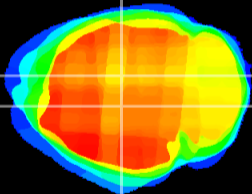

Coronal

Sagittal-R

Sagittal-L

ViBrism: CX06950
Horizontal

DG