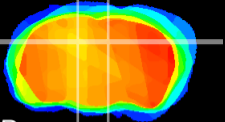

Coronal

Sagittal-R

Sagittal-L

ViBrism: CX06950
Horizontal

DG