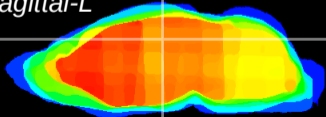

Coronal

Sagittal-R

Sagittal-L

ViBrism: CX06950
Horizontal

DG