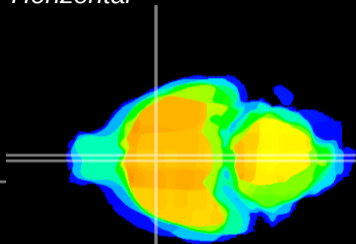

Coronal

Sagittal-R

Sagittal-L

ViBrism: CX06952
Horizontal

MPA