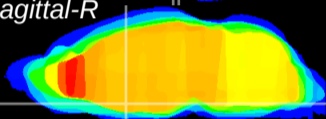

Coronal

Sagittal-R

Sagittal-L

ViBrism: CX06952
Horizontal

MPA