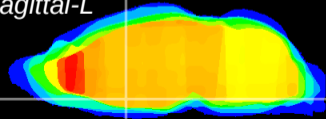

Coronal

Sagittal-R

Sagittal-L

ViBrism: CX06952
Horizontal

MPA