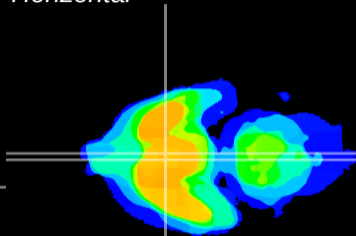

Coronal

Sagittal-R

Sagittal-L

ViBrism: CX06952  
Horizontal

SCN