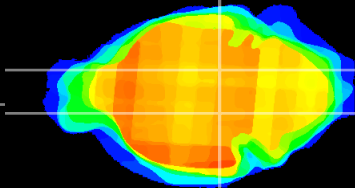

Coronal

Sagittal-R

Sagittal-L

ViBrism: CX06969
Horizontal

SN