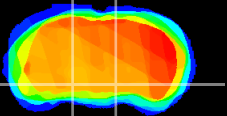

Coronal

Sagittal-R

Sagittal-L

ViBrism: CX06969
Horizontal

SN