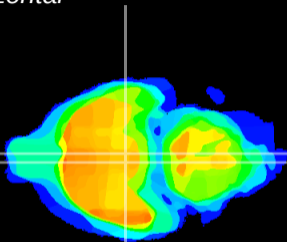

Coronal

Sagittal-R

Sagittal-L

ViBrism: CX06969
Horizontal

VMH