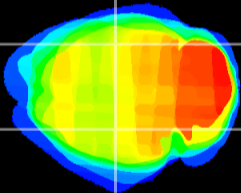

Coronal

Sagittal-R

Sagittal-L

ViBrism: CX06974
Horizontal

CA2/CA3