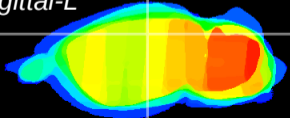

Coronal

Sagittal-R

Sagittal-L

ViBrism: CX06974
Horizontal

CA2/CA3