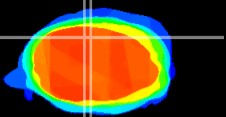

Coronal

Sagittal-R

Sagittal-L

ViBrism: CX06974
Horizontal

Cb vermis