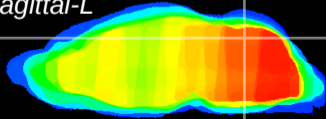

Coronal

Sagittal-R

Sagittal-L

ViBrism: CX06974
Horizontal

Cb vermis