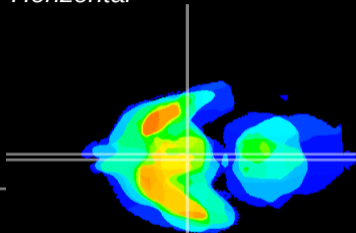

Coronal

Sagittal-R

Sagittal-L

ViBrism: CX06975
Horizontal

Arc