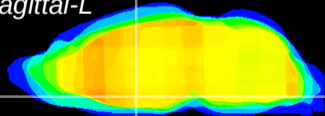

Coronal

Sagittal-R

Sagittal-L

ViBriSm: CX06975  
Horizontal

SPa dorsal