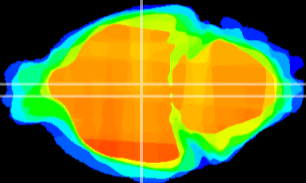

Coronal

Sagittal-R

Sagittal-L

ViBrism: CX06977  
Horizontal

DM