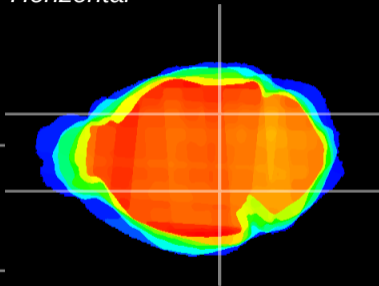

Coronal

Sagittal-R

Sagittal-L

ViBrism: CX06982
Horizontal

MG