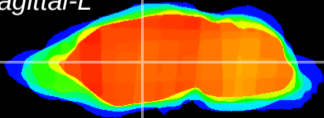

Coronal

Sagittal-R

Sagittal-L

ViBrism: CX06982
Horizontal

VA/VL