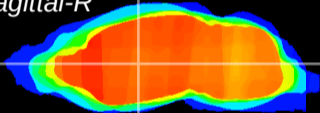

Coronal

Sagittal-R

Sagittal-L

ViBrism: CX06982
Horizontal

VA/VL