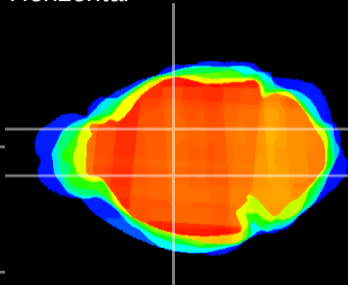

Coronal

Sagittal-R

Sagittal-L

ViBrism: CX06982
Horizontal

VA/VL