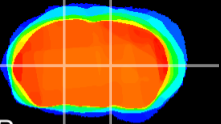

Coronal

Sagittal-R

Sagittal-L

ViBrism: CX06982
Horizontal

VA/VL