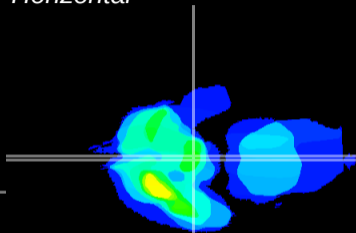

Coronal

Sagittal-R

Sagittal-L

ViBrism: CX06984
Horizontal

ME