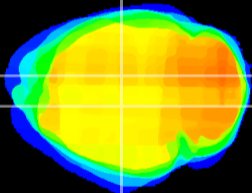

Coronal

Sagittal-R

Sagittal-L

ViBrism: CX06992
Horizontal

DG