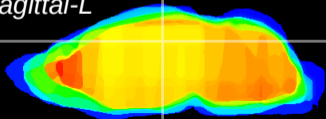

Coronal

Sagittal-R

Sagittal-L

ViBrism: CX06992
Horizontal

DG