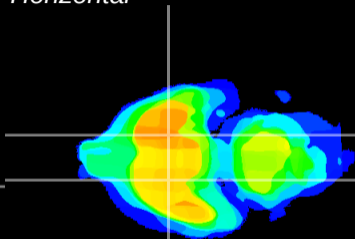

Coronal

Sagittal-R

Sagittal-L

ViBrisM: CX06992
Horizontal

S0