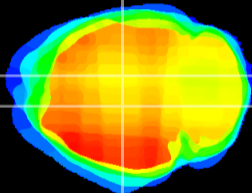

Coronal

Sagittal-R

Sagittal-L

ViBrism: CX06997
Horizontal

DG