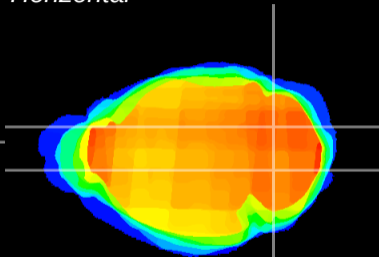

Coronal

Sagittal-R

Sagittal-L

ViBrism: CX06999
Horizontal

Cb nucleus