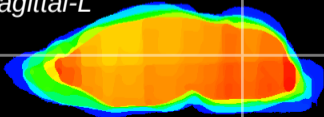

Coronal

Sagittal-R

Sagittal-L

ViBrism: CX06999
Horizontal

Cb nucleus