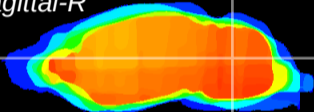

Coronal

Sagittal-R

Sagittal-L

ViBrism: CX06999
Horizontal

Cb nucleus