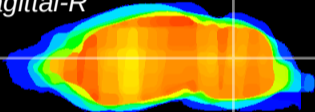

Coronal

Sagittal-R

Sagittal-L

ViBrism: CX07004
Horizontal

Cb nucleus