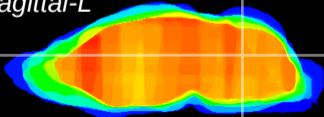

Coronal

Sagittal-R

Sagittal-L

ViBrism: CX07004
Horizontal

Cb nucleus