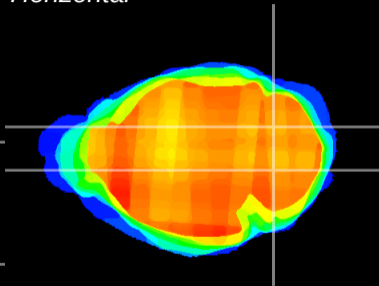

Coronal

Sagittal-R

Sagittal-L

ViBrism: CX07004
Horizontal

Cb nucleus