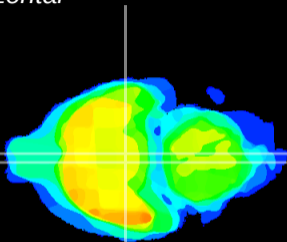

Coronal

Sagittal-R

Sagittal-L

ViBrism: CX07006
Horizontal

VMH