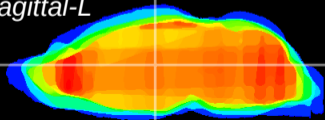

Coronal

Sagittal-R

Sagittal-L

ViBrism: CX07012
Horizontal

MD