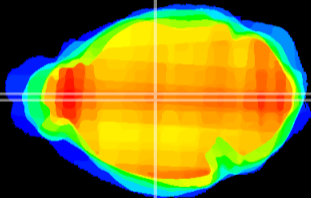

Coronal

Sagittal-R

Sagittal-L

ViBrism: CX07012
Horizontal

MD