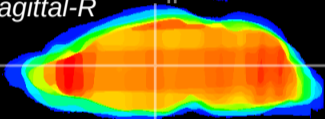

Coronal

Sagittal-R

Sagittal-L

ViBrism: CX07012
Horizontal

MD