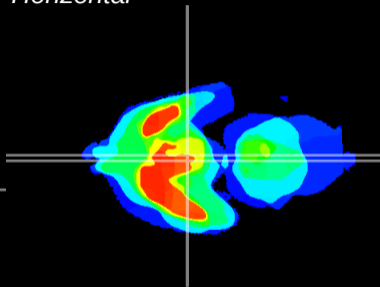

Coronal

Sagittal-R

Sagittal-L

ViBrism: CX07016
Horizontal

Arc