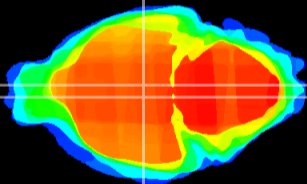

Coronal

Sagittal-R

Sagittal-L

ViBrism: CX07019
Horizontal

DM