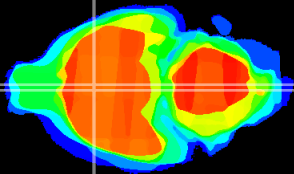

Coronal

Sagittal-R

Sagittal-L

ViBriSM: CX07020
Horizontal

MPA