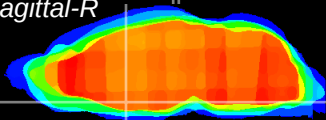

Coronal

Sagittal-R

Sagittal-L

ViBriSM: CX07020
Horizontal

MPA