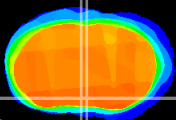

Coronal

Sagittal-R

Sagittal-L

ViBriSM: CX07020
Horizontal

MPA