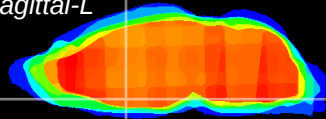

Coronal

Sagittal-R

Sagittal-L

ViBriSM: CX07020
Horizontal

MPA