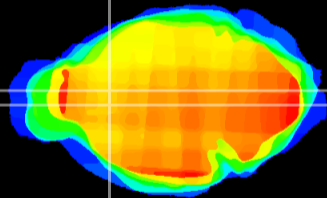

Coronal

Sagittal-R

Sagittal-L

ViBrism: CX07024
Horizontal

LS